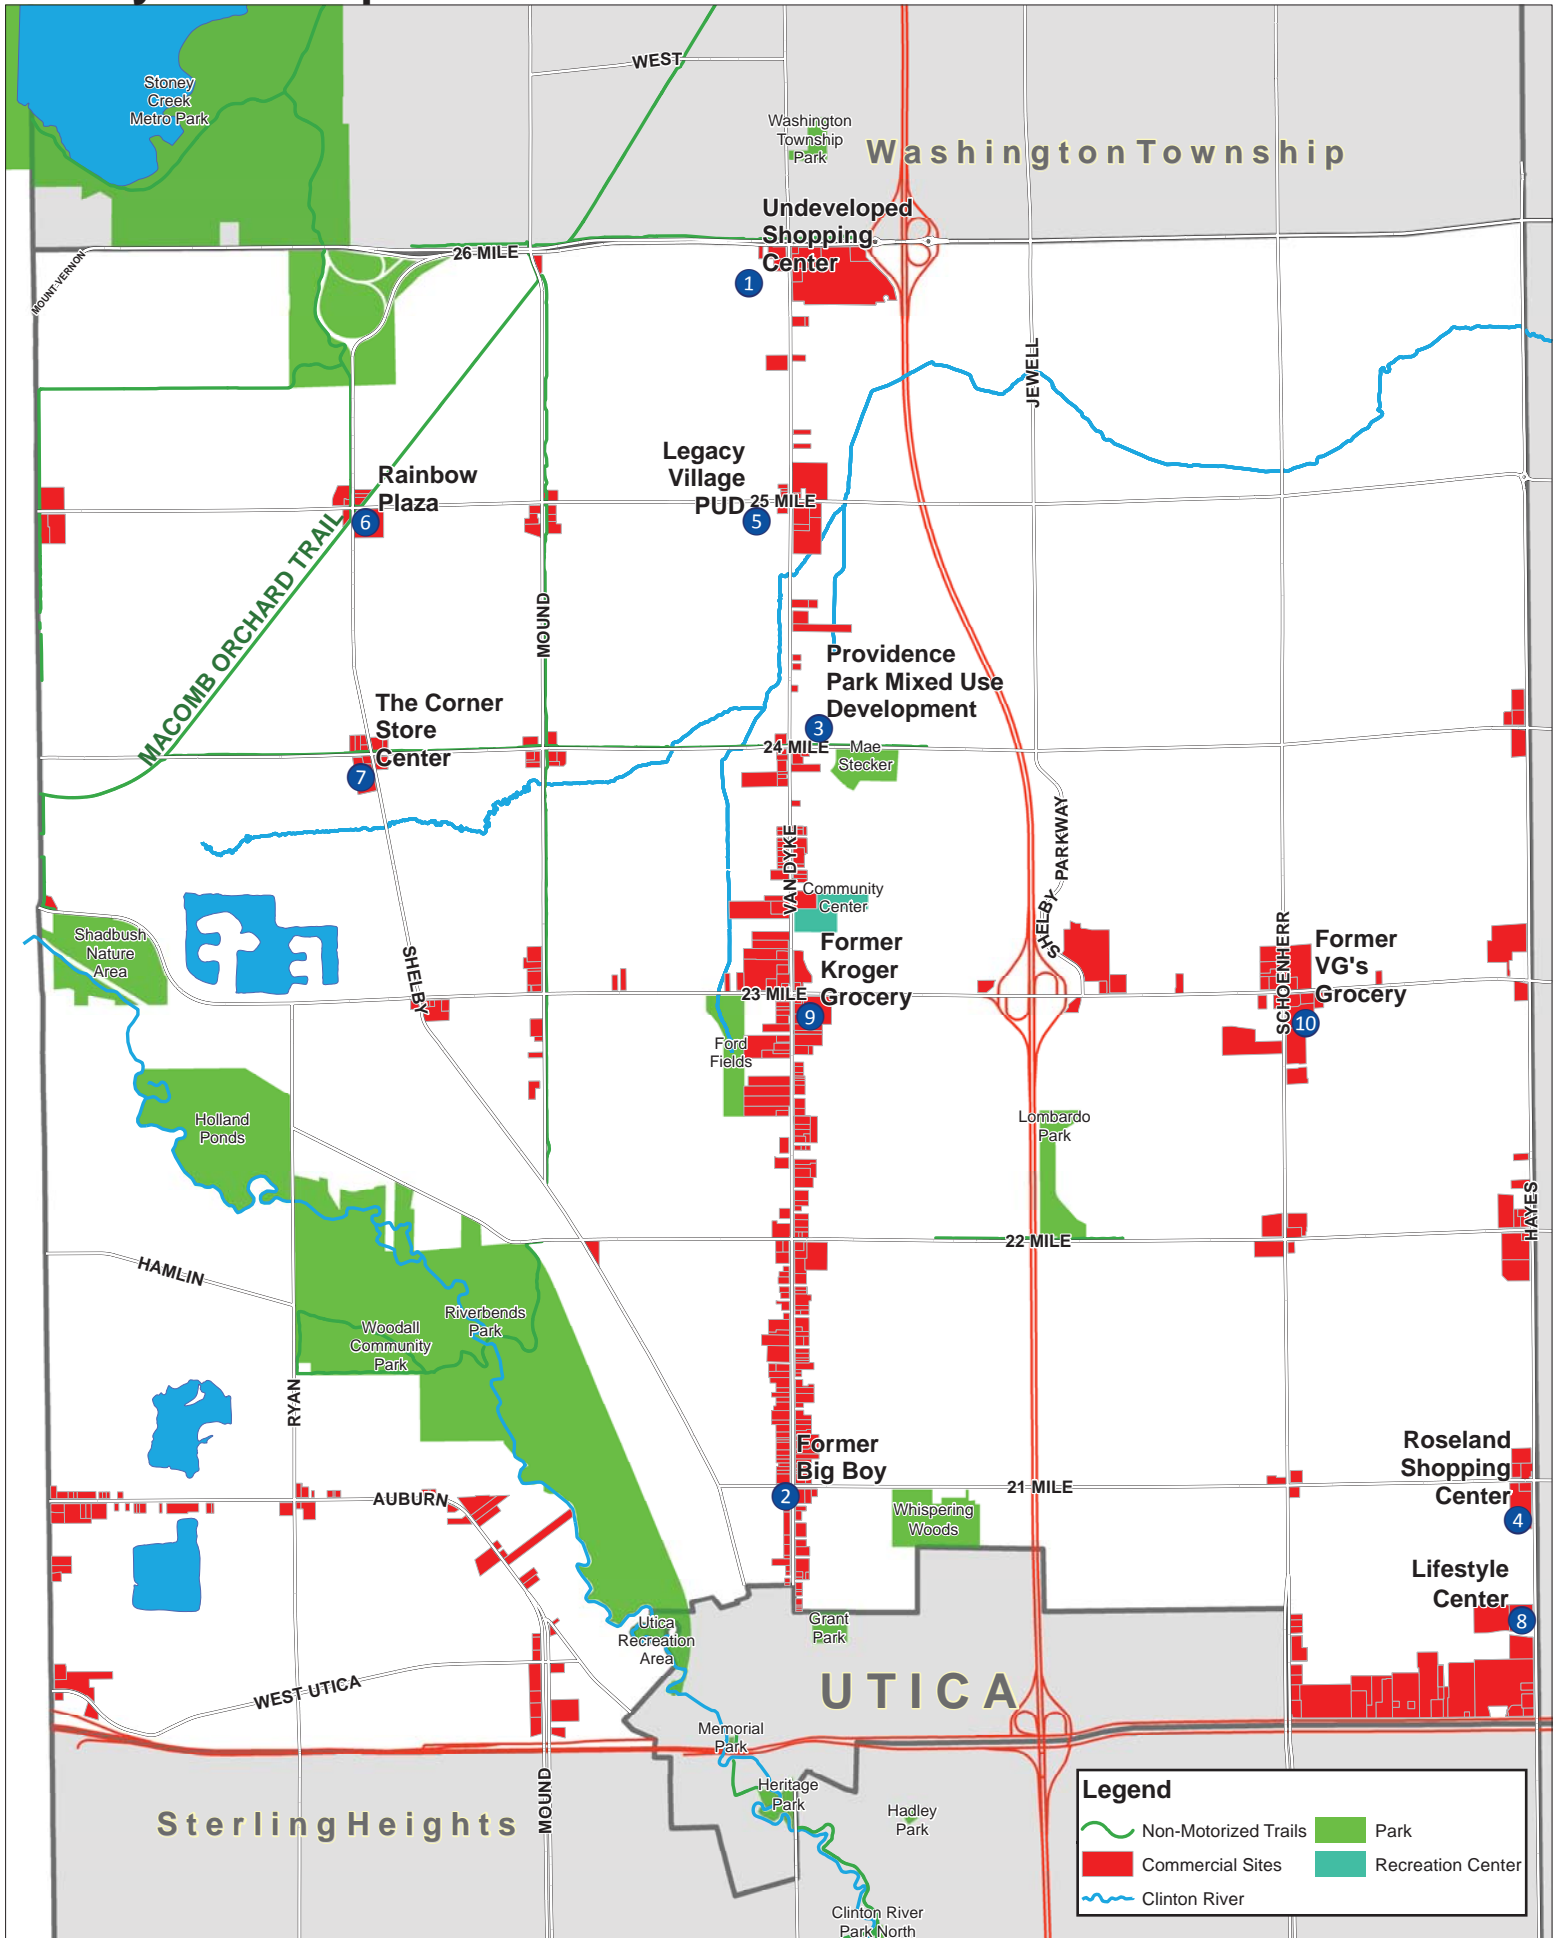

Shelby Township Retail Sites

Legend

- Non-Motorized Trails
- Commercial Sites
- Park
- Recreation Center
- Clinton River