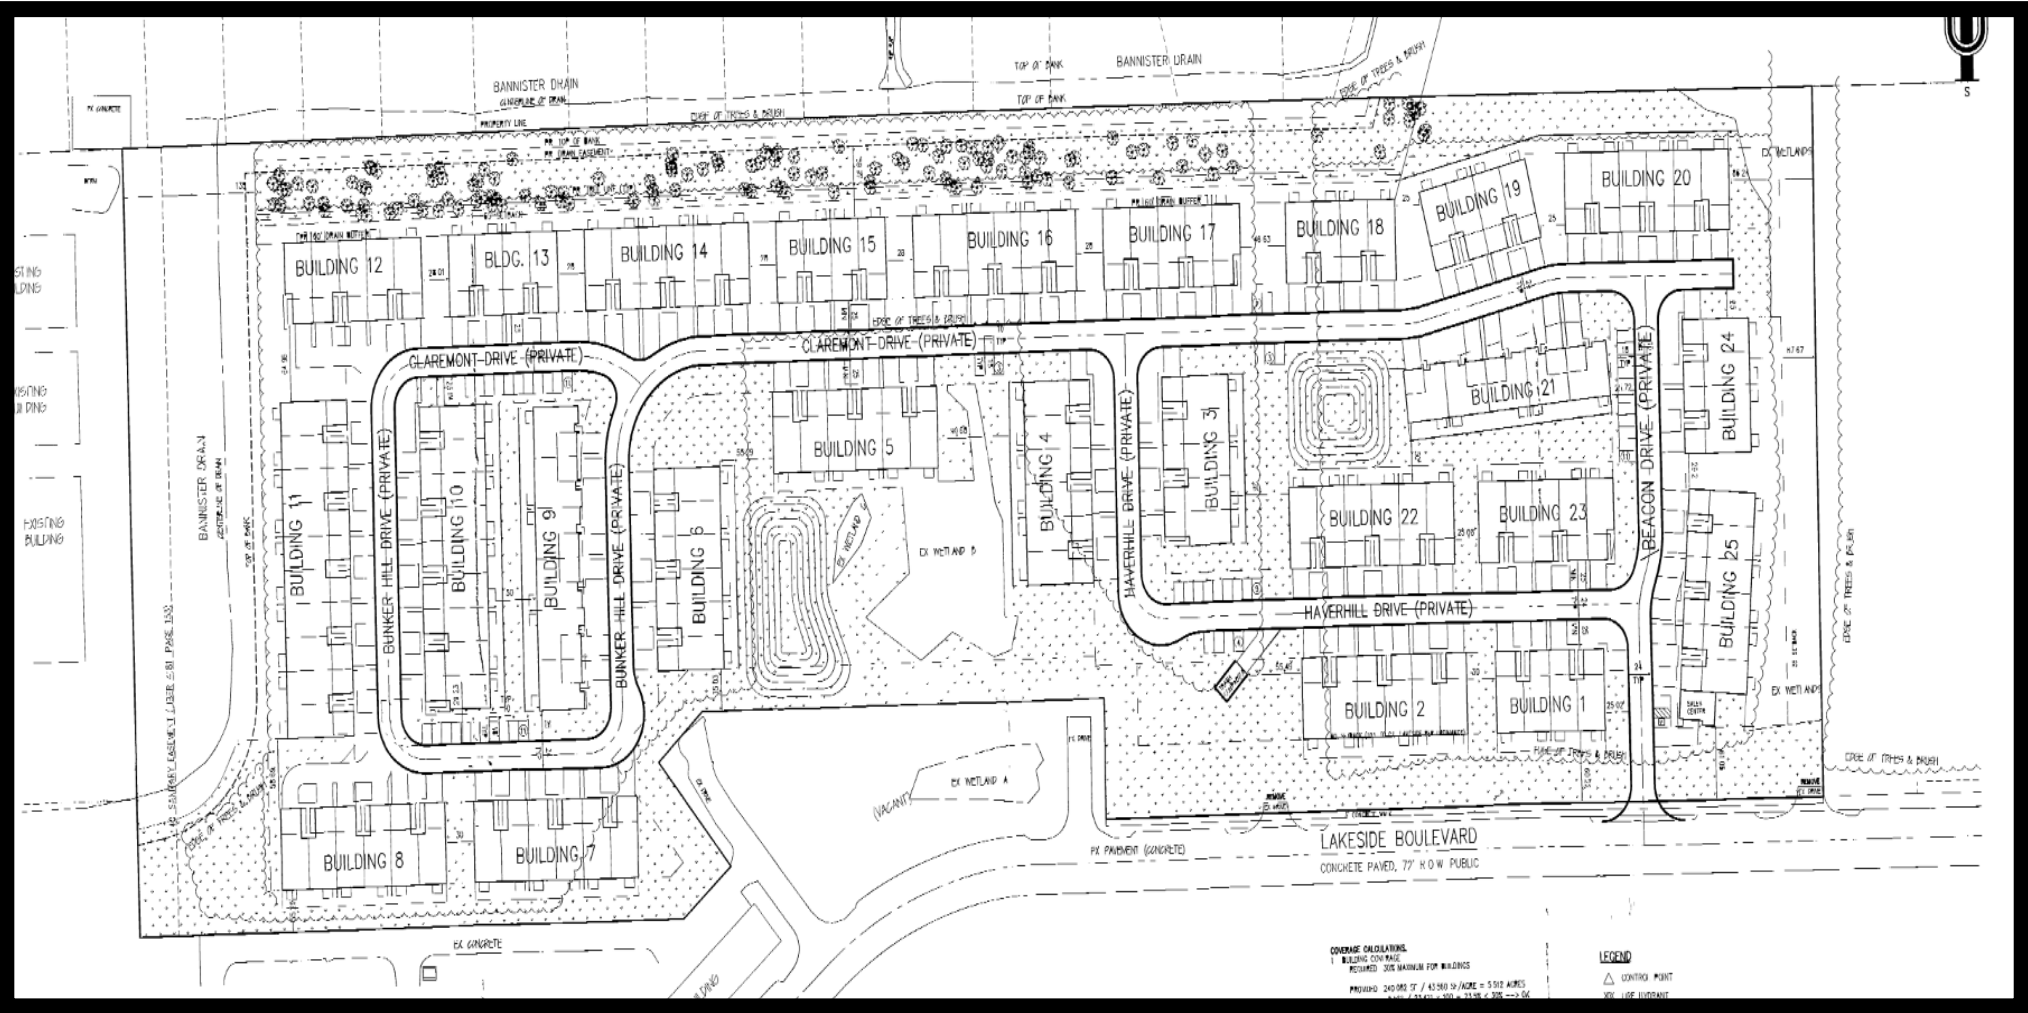

# River Birch Bend Apartments

Apartments by Redwood

Located at 45800 Beacon Dr.  
Shelby Township, MI 48315

Call - (844) 324-8831

- Single-story apartment homes
- North side of Lakeside Blvd,  
between Schoenherr and Hayes
- Two models available
- 140 total units
- No property taxes or condo fees
- Pets welcome
- Smoke-free apartments
- Prices to be determined
- 23.41 acres
- [www.byRedwood.com](http://www.byRedwood.com)

## Ledgewood

2 bedrooms, 2 bathrooms, den, attached 2-car garage

DISTINCTIVE SINGLE-STORY APARTMENT HOMES

## Forestwood

2 bedrooms, 2 bathrooms, den, attached 2-car garage

**COVERED CALCULATIONS**  
 1 BUILDING COVERED  
 REQUIRED: 200 SQ FT / 42,500 SQ FT AREA = 5.18 ACRES  
 PROVIDED: 240,000 SQ FT / 42,500 SQ FT AREA = 5.65 ACRES

**LEGEND**  
 ▲ CONTROL POINT  
 ○ USE EXISTANT