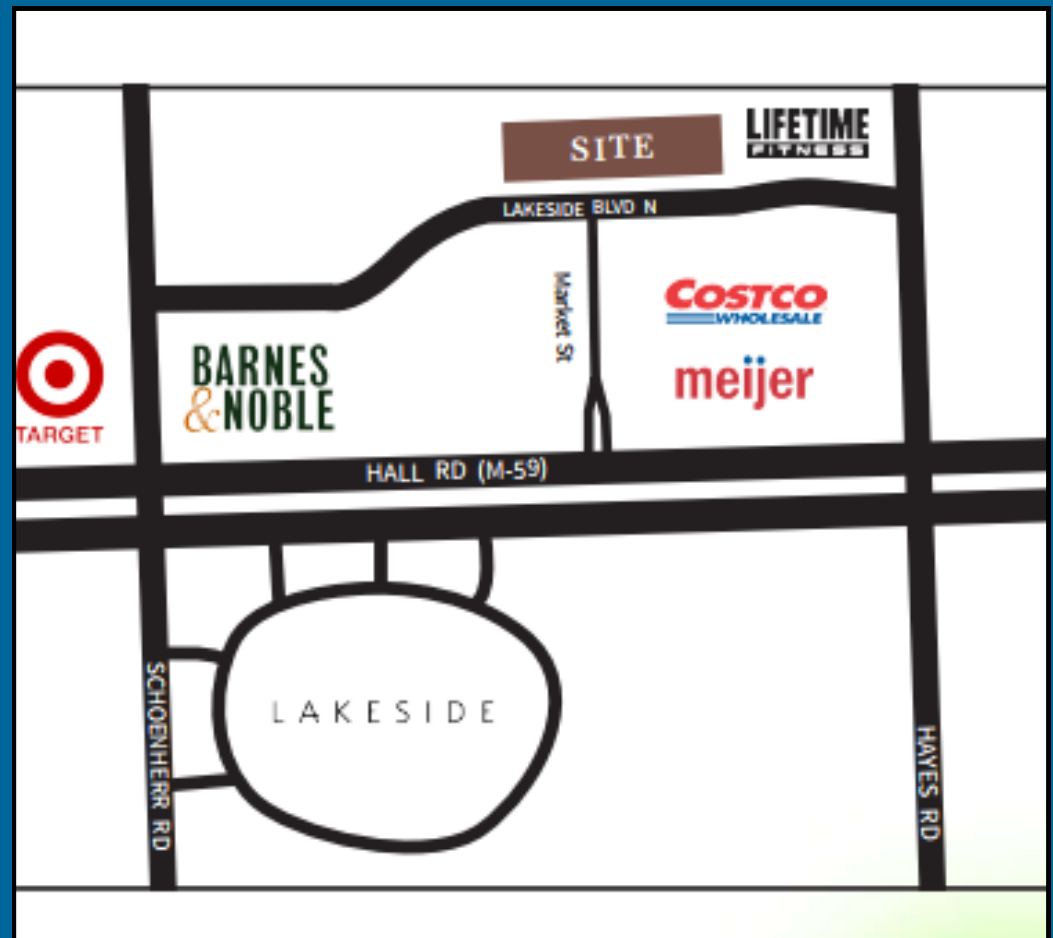

Lakeside Boulevard Townhomes

Luxury Rental Townhomes

Call - (586) 935-1300

North of M-59
Between Schoenherr and Hayes

1500 SF—1760 SF Townhomes

Two and Three Bedroom Options

Private In-Unit Washer and Dryer

Semi-Private Patio for Each Unit

Attached Garages for Each Unit

Pet Friendly

Adjacent to Lifetime Fitness and Lakeside Mall

Private Entrances

Floor Plans

The Brentwood

2 Bedroom, 2.5 Bathroom, 2 Floors