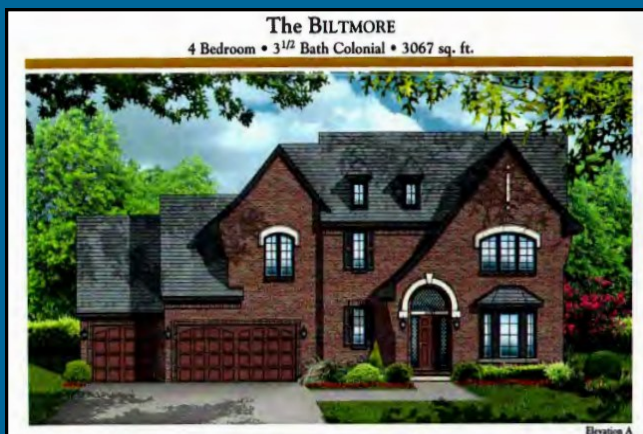

Estates at Legacy Village

For Sale by Legacy Homes LLC

Single Family Houses

Southwest Corner of 25 Mile
and Van Dyke Avenue

Call - (586) 677-0005

2,343 SF—3,067 SF Homes

Three and Four Bedroom Options

Floor Plans

The Biltmore

4 Bedroom, 3.5 Bathroom, 2 Floors

3,067 SF

The Meadowbrook

3 Bedroom, 2.5 Bathroom, 1 Floor

2,343 SF

The Winchester

3 Bedroom, 2.5 Bathroom, 2 Floors

2,477 SF