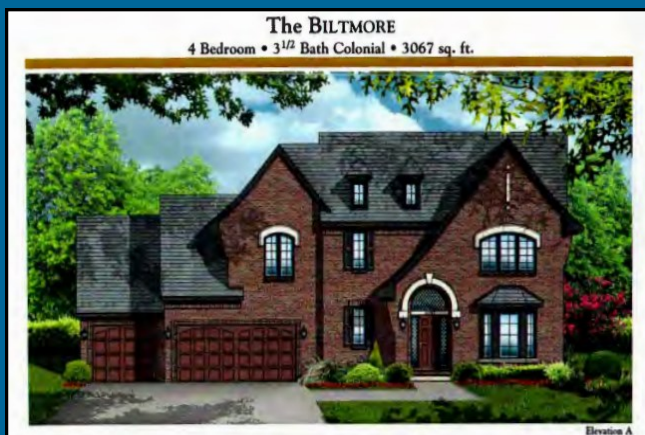

Estates at Legacy Village

For Sale by Legacy Homes LLC

Single Family Houses

Southwest Corner of 25 Mile
and Van Dyke Avenue

Call - (586) 677-0005

2,343 SF—3,067 SF Homes

Three and Four Bedroom Options

Floor Plans

The Biltmore

4 Bedroom, 3.5 Bathroom, 2 Floors

3,067 SF

The Meadowbrook

3 Bedroom, 2.5 Bathroom, 1 Floor

2,343 SF

The Winchester

3 Bedroom, 2.5 Bathroom, 2 Floors

2,477 SF