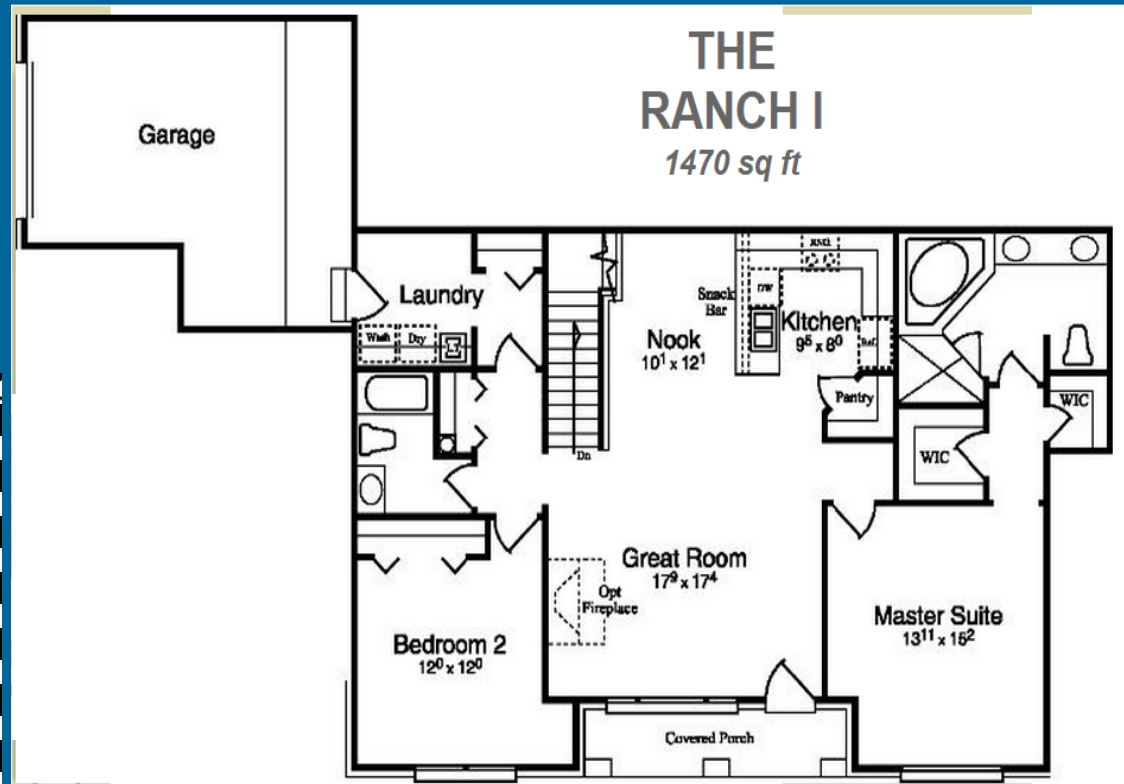

Crystal Pines

48 Attached Multiple Unit Condos

West of Mound, South of 23 Mile

\$99,990 to \$130s

5757 Flagstaff Pines Dr.
Shelby Township, MI 48317

Call - (586) 991 - 0640

- 1,280–1,550 SF Condominiums
- 6.26 Acres
- All units have basements
- 3 different unit layouts
- Site plan approved 2014

**THE
TROON**
1550 sq ft

First Floor

Second Floor

**THE
CAREFREE**
1280 sq ft

First Floor

Second Floor