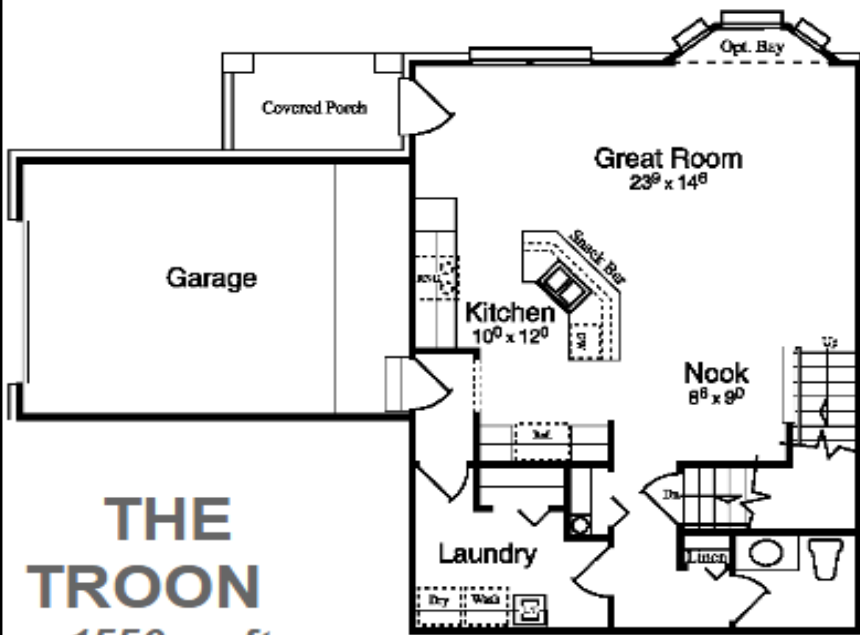

Crystal Pines

48 Attached Multiple Unit Condos

West of Mound, South of 23 Mile

\$99,990 to \$130s

5757 Flagstaff Pines Dr.
Shelby Township, MI 48317

Call - (586) 991 - 0640

- 1,280–1,550 SF Condominiums
- 6.26 Acres
- All units have basements
- 3 different unit layouts
- Site plan approved 2014

**THE
TROON**
1550 sq ft

First Floor

Second Floor

**THE
CAREFREE**
1280 sq ft

First Floor

Second Floor