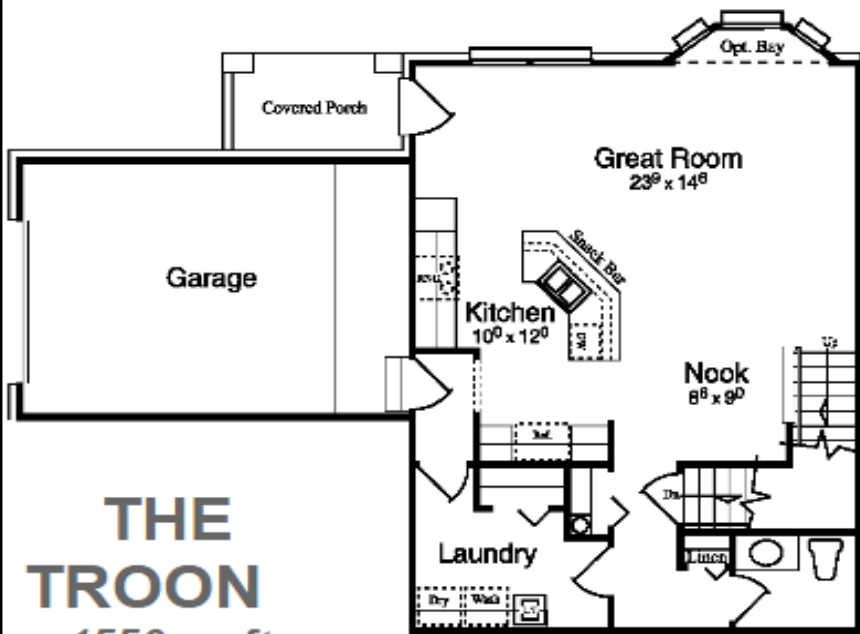

Crystal Pines

48 Attached Multiple Unit Condos

West of Mound, South of 23 Mile

\$99,990 to \$130s

5757 Flagstaff Pines Dr.
Shelby Township, MI 48317

Call - (586) 991 - 0640

- 1,280–1,550 SF Condominiums
- 6.26 Acres
- All units have basements
- 3 different unit layouts
- Site plan approved 2014

THE TROON
1550 sq ft

First Floor

Second Floor

THE CAREFREE
1280 sq ft

First Floor

Second Floor