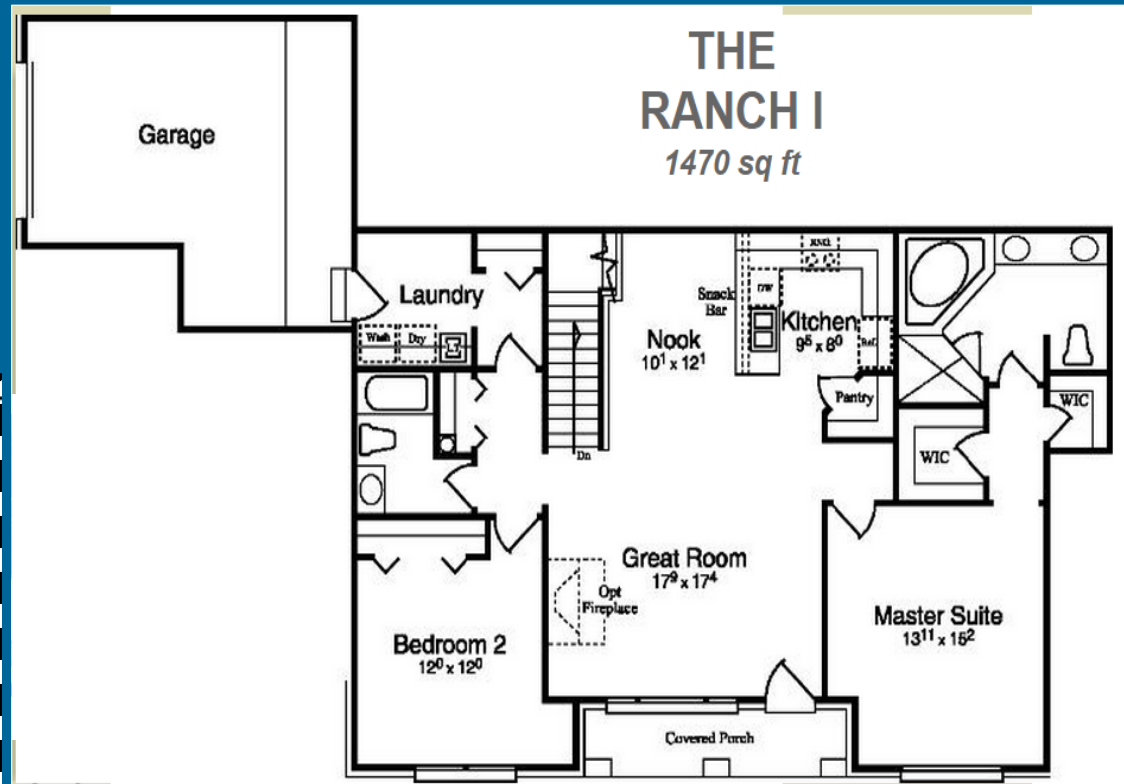

Crystal Pines

48 Attached Multiple Unit Condos

West of Mound, South of 23 Mile

\$99,990 to \$130s

5757 Flagstaff Pines Dr.
Shelby Township, MI 48317

Call - (586) 991 - 0640

- 1,280–1,550 SF Condominiums
- 6.26 Acres
- All units have basements
- 3 different unit layouts
- Site plan approved 2014

THE TROON
1550 sq ft

First Floor

Second Floor

THE CAREFREE
1280 sq ft

First Floor

Second Floor