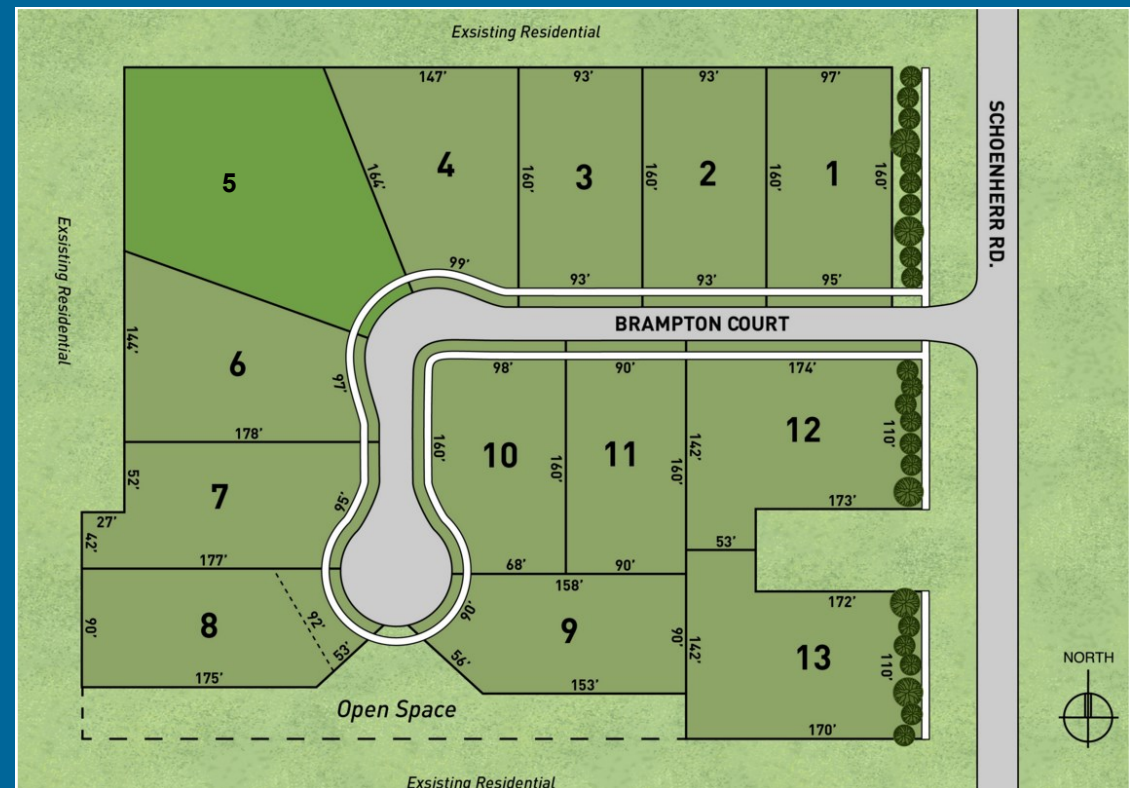

# Brampton

13 Single Family Homes

West of Schoenherr, South of 24 Mile

\$330s to \$360s

13561 Brampton Ct  
Shelby Township, MI 48315

Call - (586) 372-8278

- 2,032 - 3,690 SF Single Family Homes
- 7.48 Acres
- 5 floor plans
- Zoned R-1-B
- All homes with two car attached garage
- Site plan approved 2015

# Floor Plans

## THE BARCLAY

- 2,884 Sq. Ft
- 4 Bedroom, 2.5 Bathroom
- \$351,900

## THE SUMMERFIELD

- 3,135 - 3,690 Sq. Ft
- 4 Bedroom, 2.5 Bathroom
- \$364,900