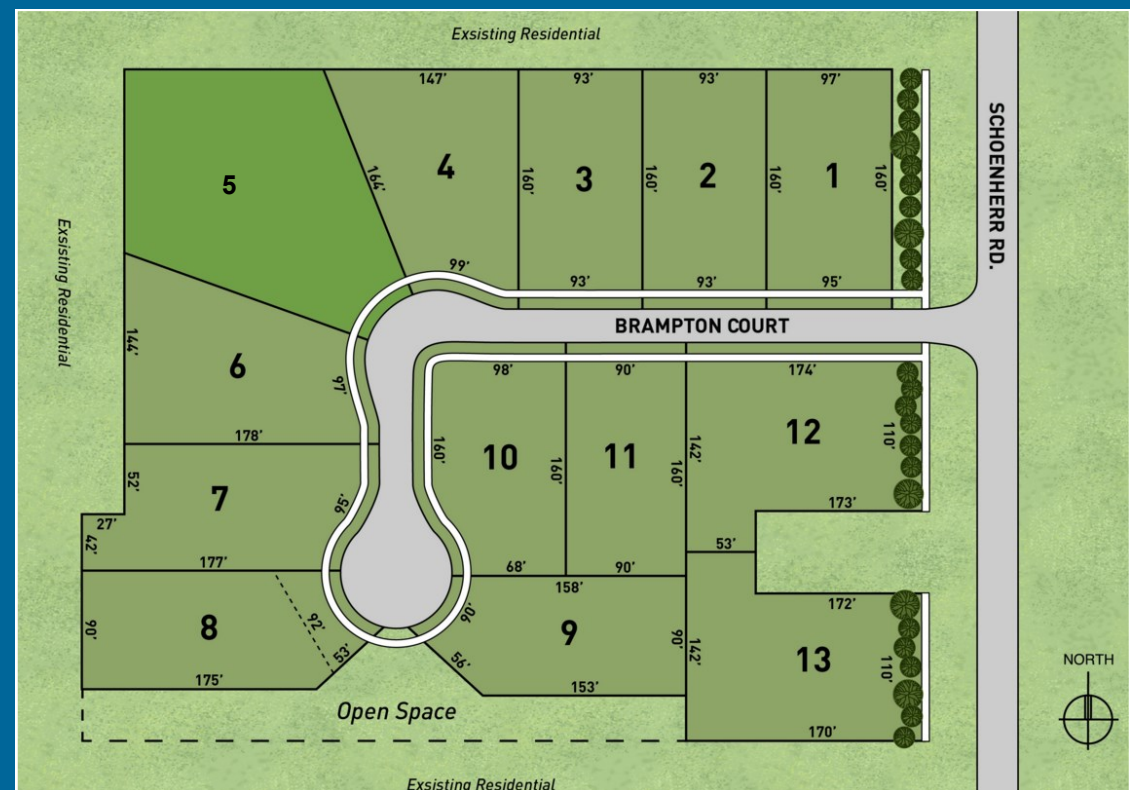

Brampton

13 Single Family Homes

West of Schoenherr, South of 24 Mile

\$330s to \$360s

13561 Brampton Ct
Shelby Township, MI 48315

Call - (586) 372-8278

- 2,032 - 3,690 SF Single Family Homes
- 7.48 Acres
- 5 floor plans
- Zoned R-1-B
- All homes with two car attached garage
- Site plan approved 2015

Floor Plans

THE CONCORD

- 2,032 Sq. Ft
- 3 Bedroom, 2.5 Bathroom
- \$332,900

THE CLAIRMONTE

- 2,681 Sq. Ft
- 4 Bedroom, 2.5 Bathroom
- \$338,900

THE BARCLAY

- 2,884 Sq. Ft
- 4 Bedroom, 2.5 Bathroom
- \$351,900

THE WELLINGTON

- 3,003 Sq. Ft
- 4 Bedroom, 2.5 Bathroom
- \$353,900

THE SUMMERFIELD

- 3,135 - 3,690 Sq. Ft
- 4 Bedroom, 2.5 Bathroom
- \$364,900